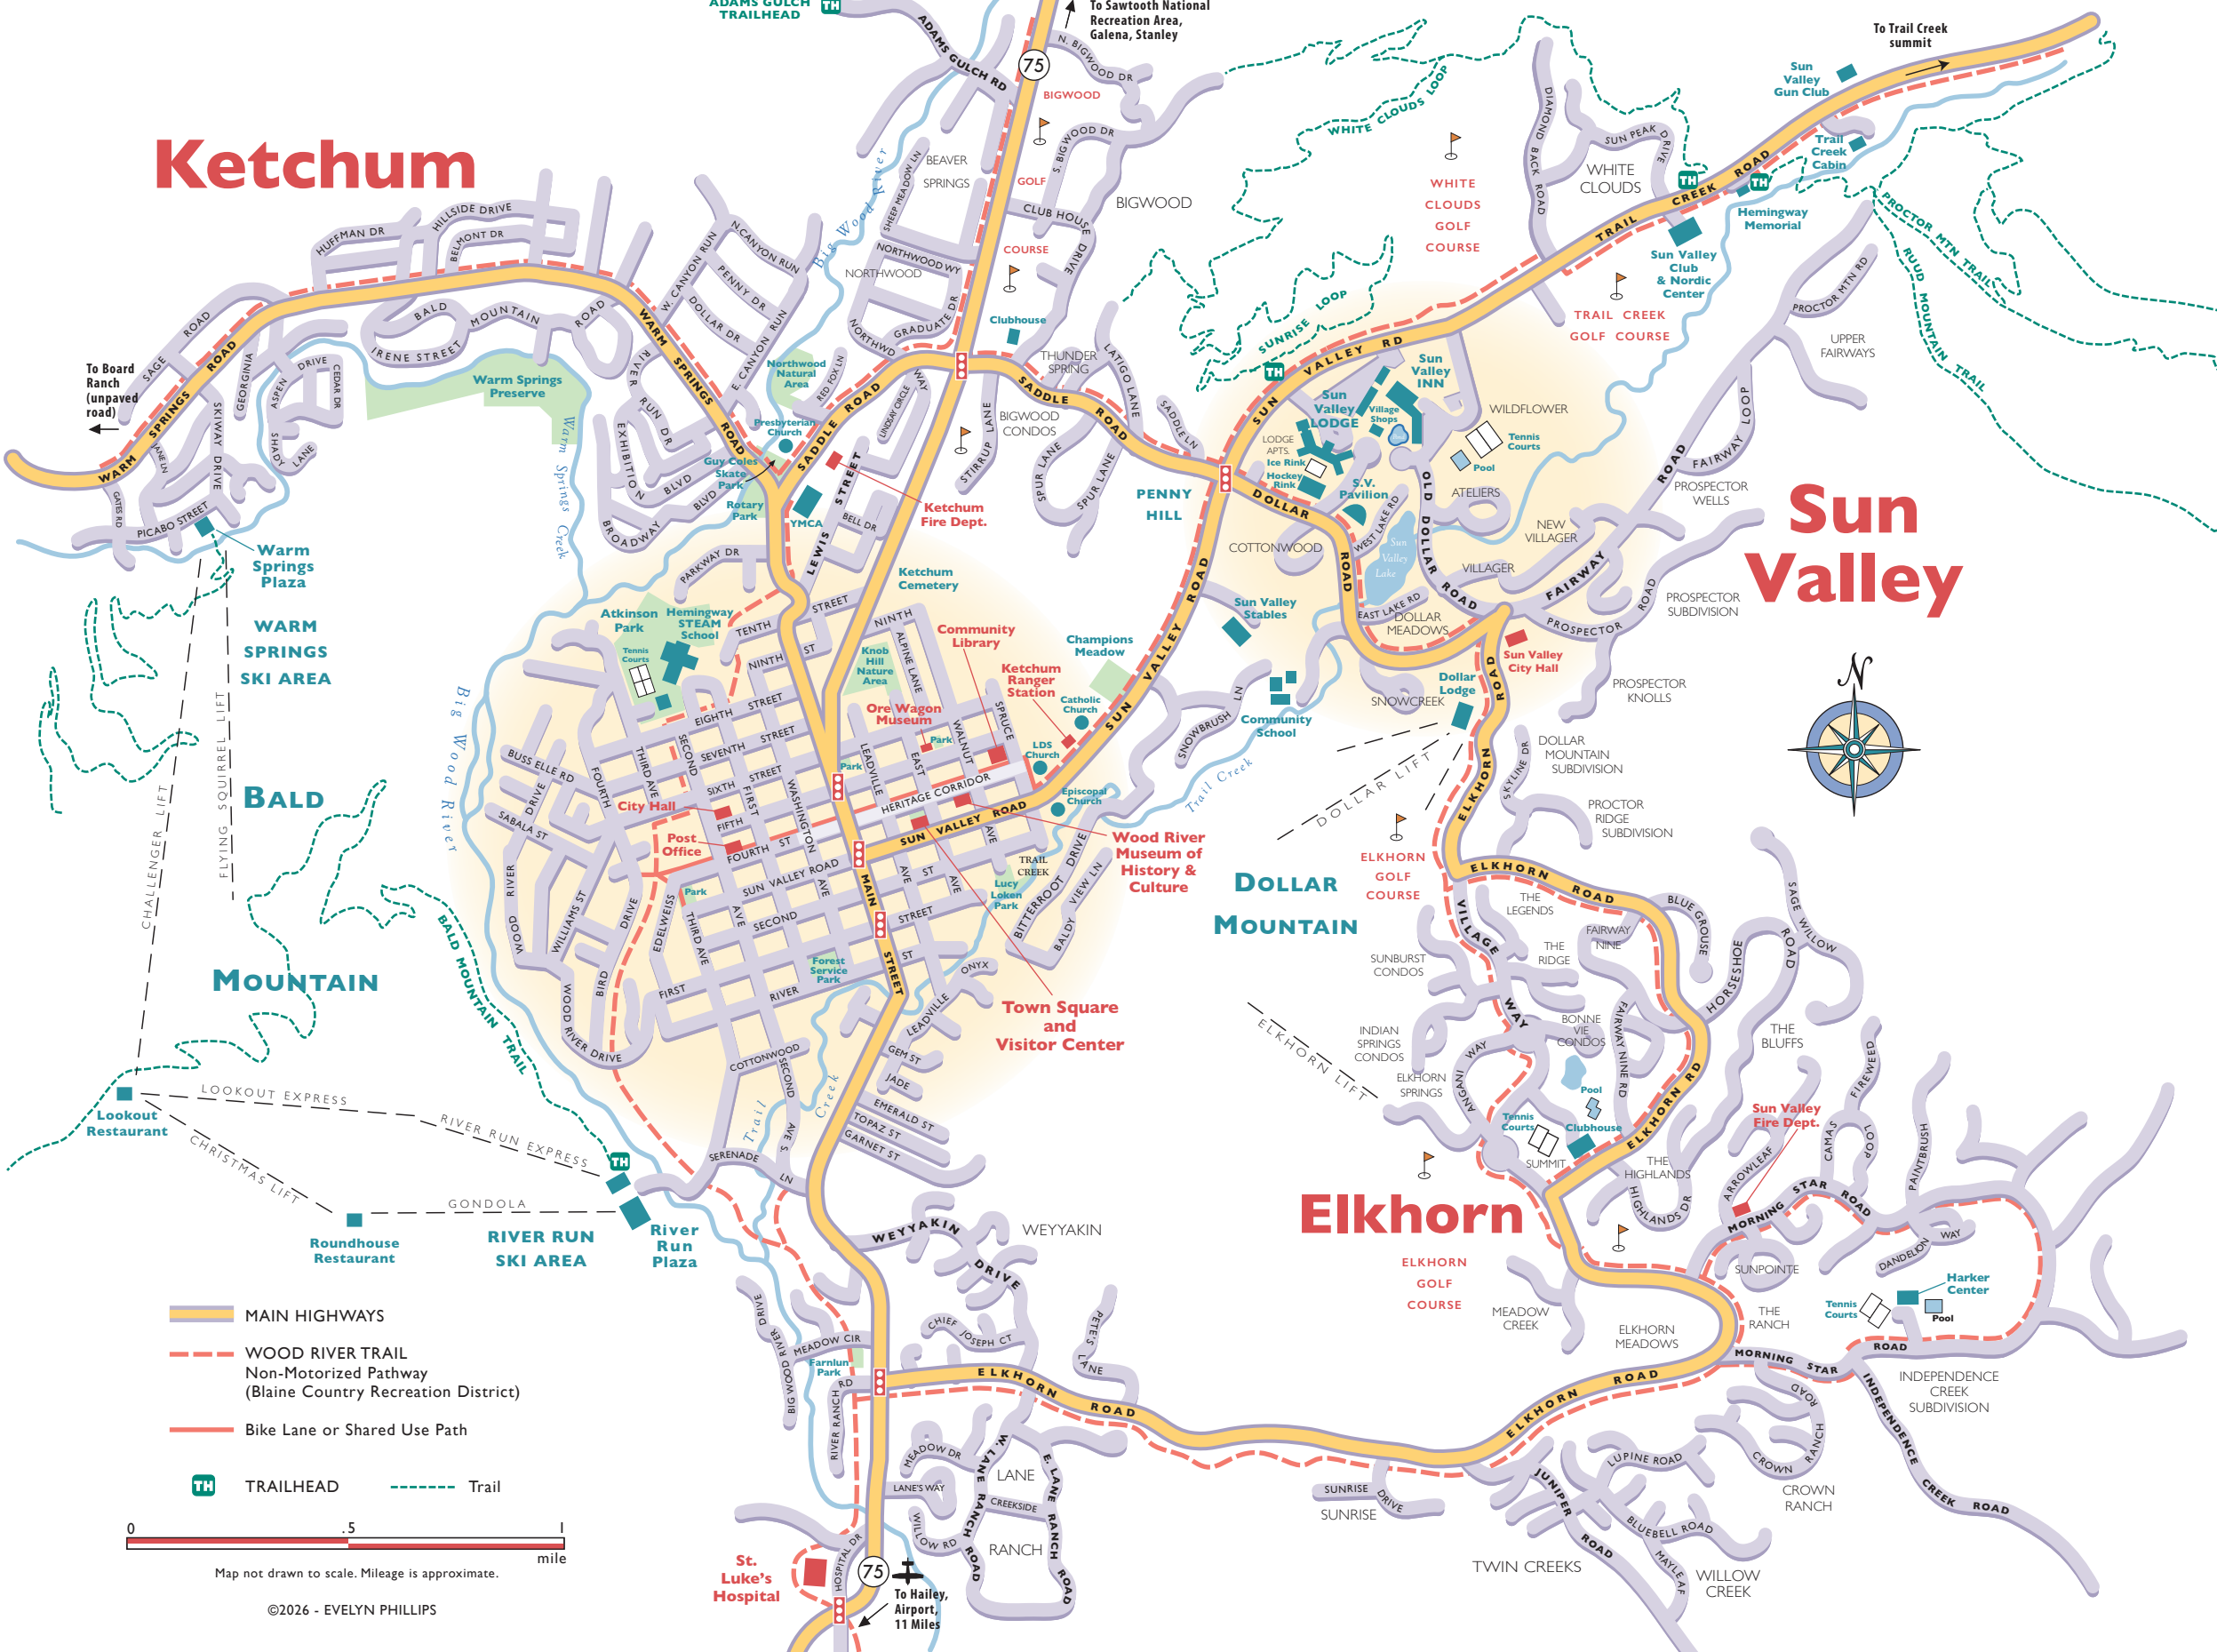

Ketchum

Sun Valley

Elkhorn

Map not drawn to scale. Mileage is approximate.

- MAIN HIGHWAYS
- WOOD RIVER TRAIL
Non-Motorized Pathway
(Blaine Country Recreation District)
- Bike Lane or Shared Use Path
- TH TRAILHEAD
- Trail