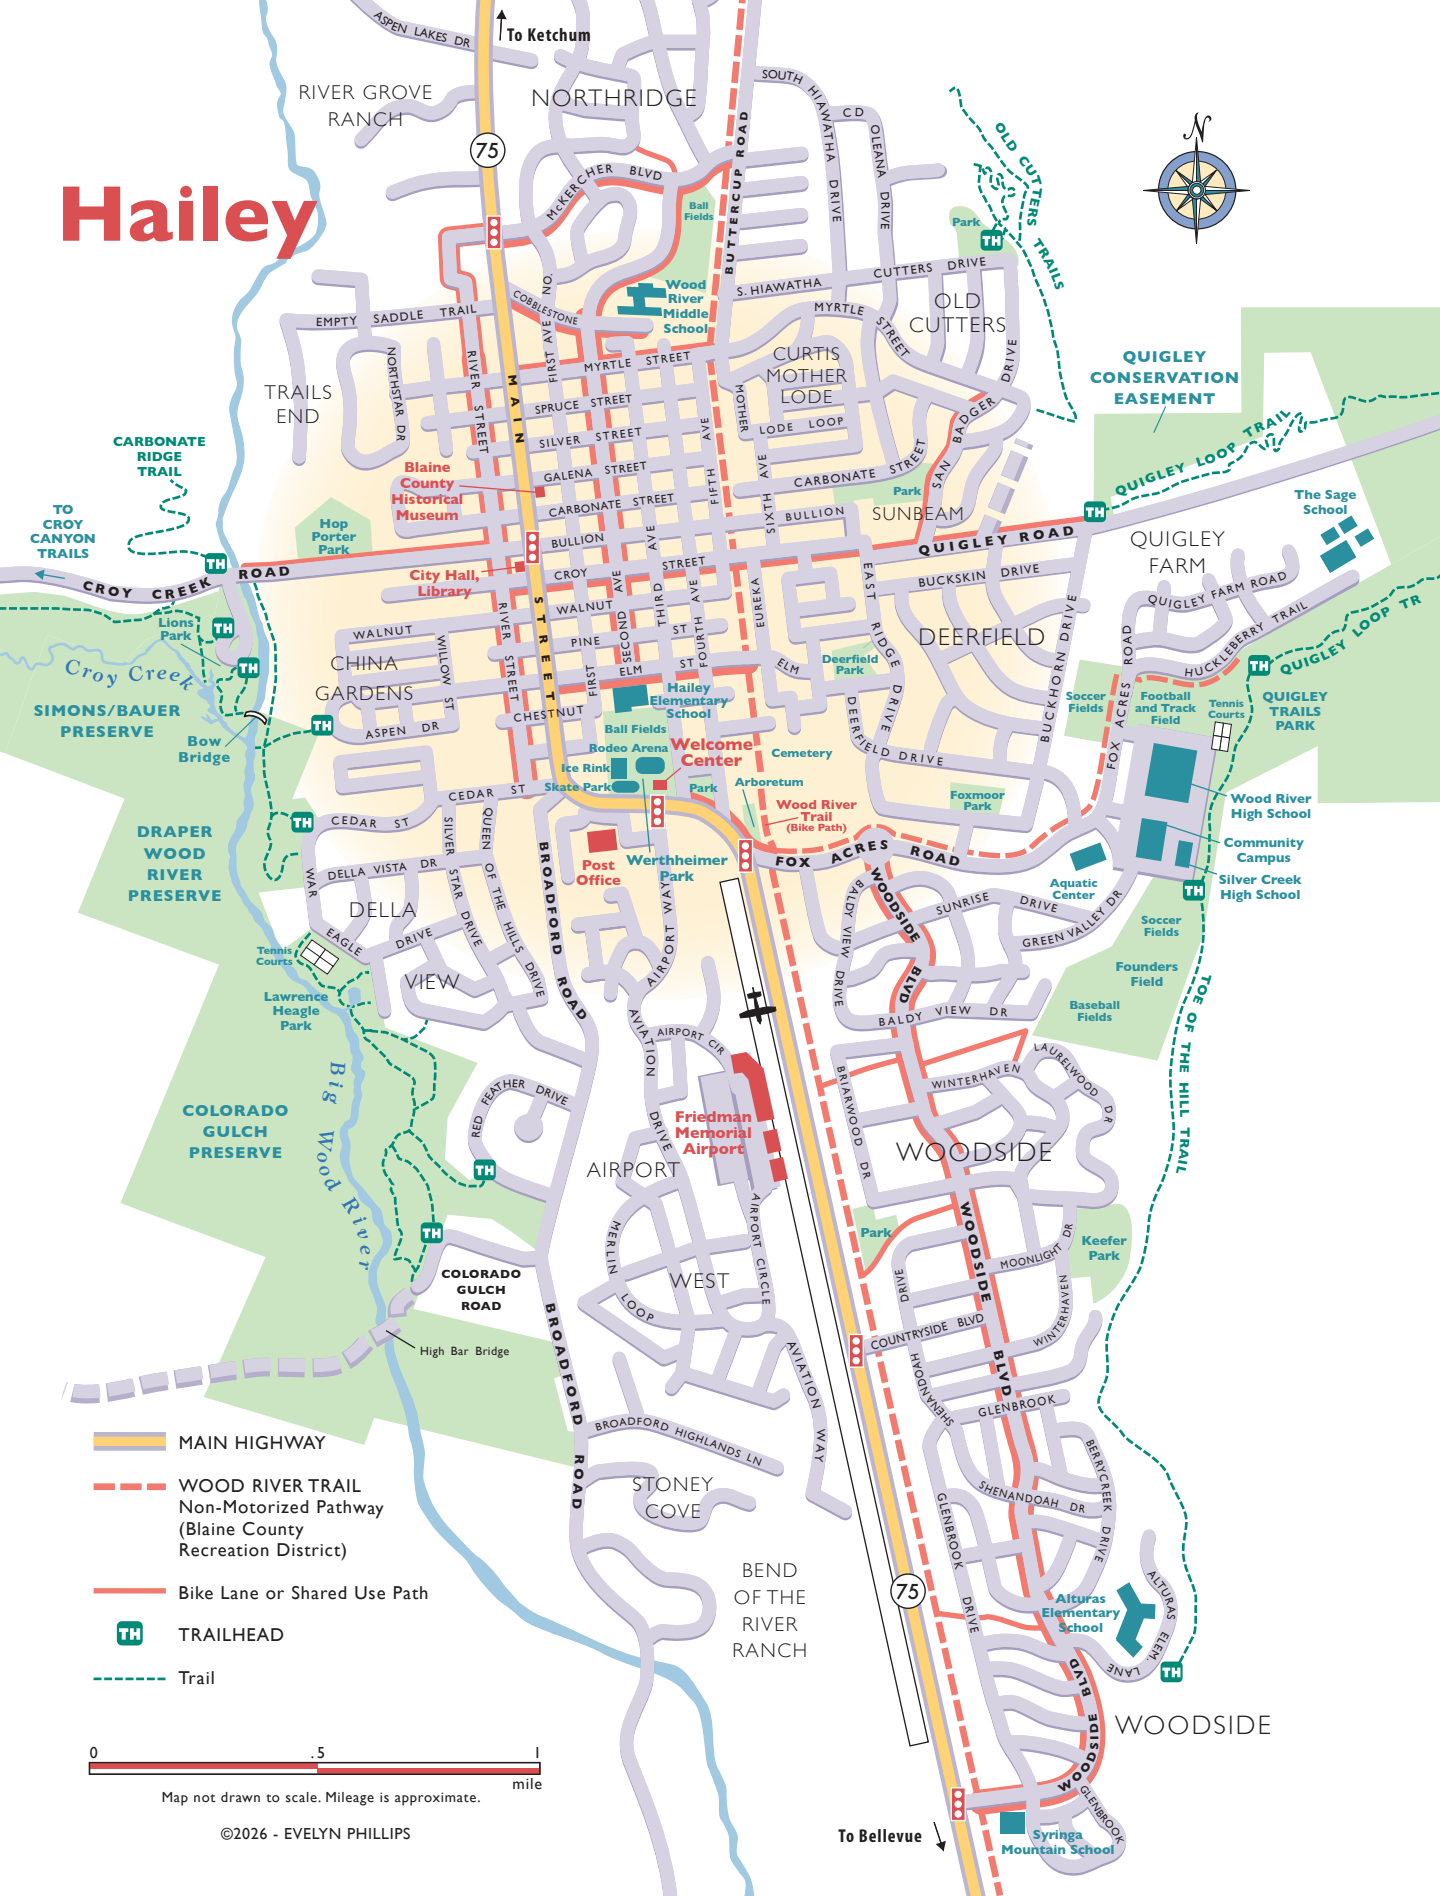

Hailey

- MAIN HIGHWAY
- WOOD RIVER TRAIL
Non-Motorized Pathway
(Blaine County Recreation District)
- Bike Lane or Shared Use Path
- TRAILHEAD
- Trail

Map not drawn to scale. Mileage is approximate.

©2026 - EVELYN PHILLIPS

To Bellevue