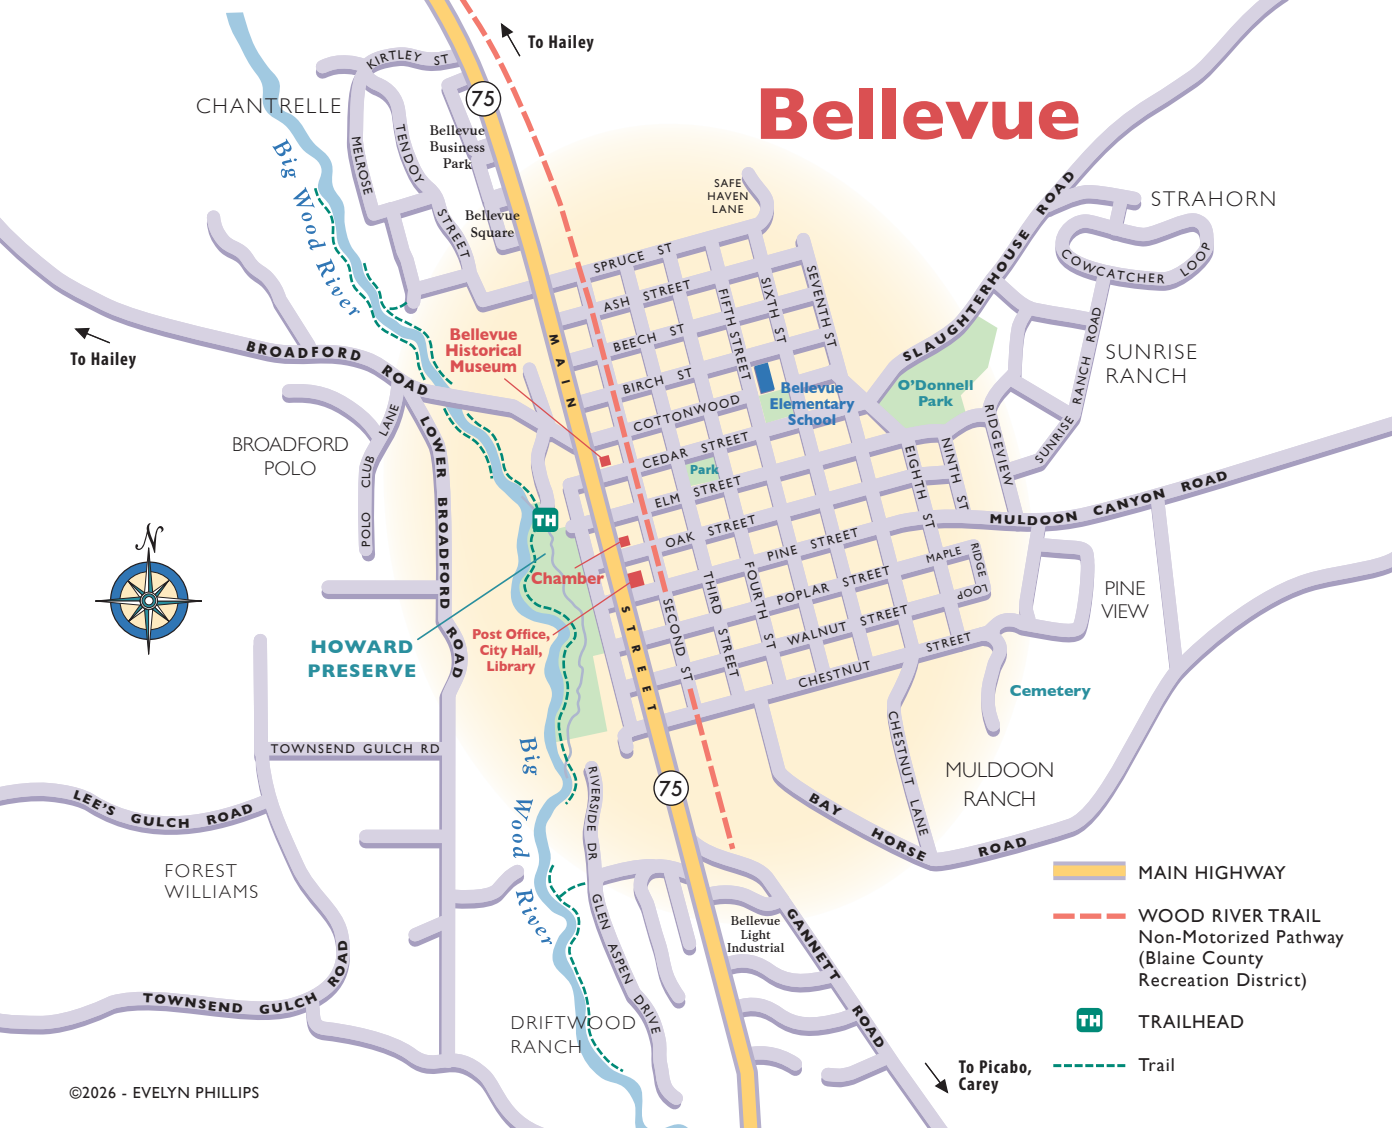

Bellevue

-  MAIN HIGHWAY
-  WOOD RIVER TRAIL Non-Motorized Pathway (Blaine County Recreation District)
-  TRAILHEAD
-  Trail