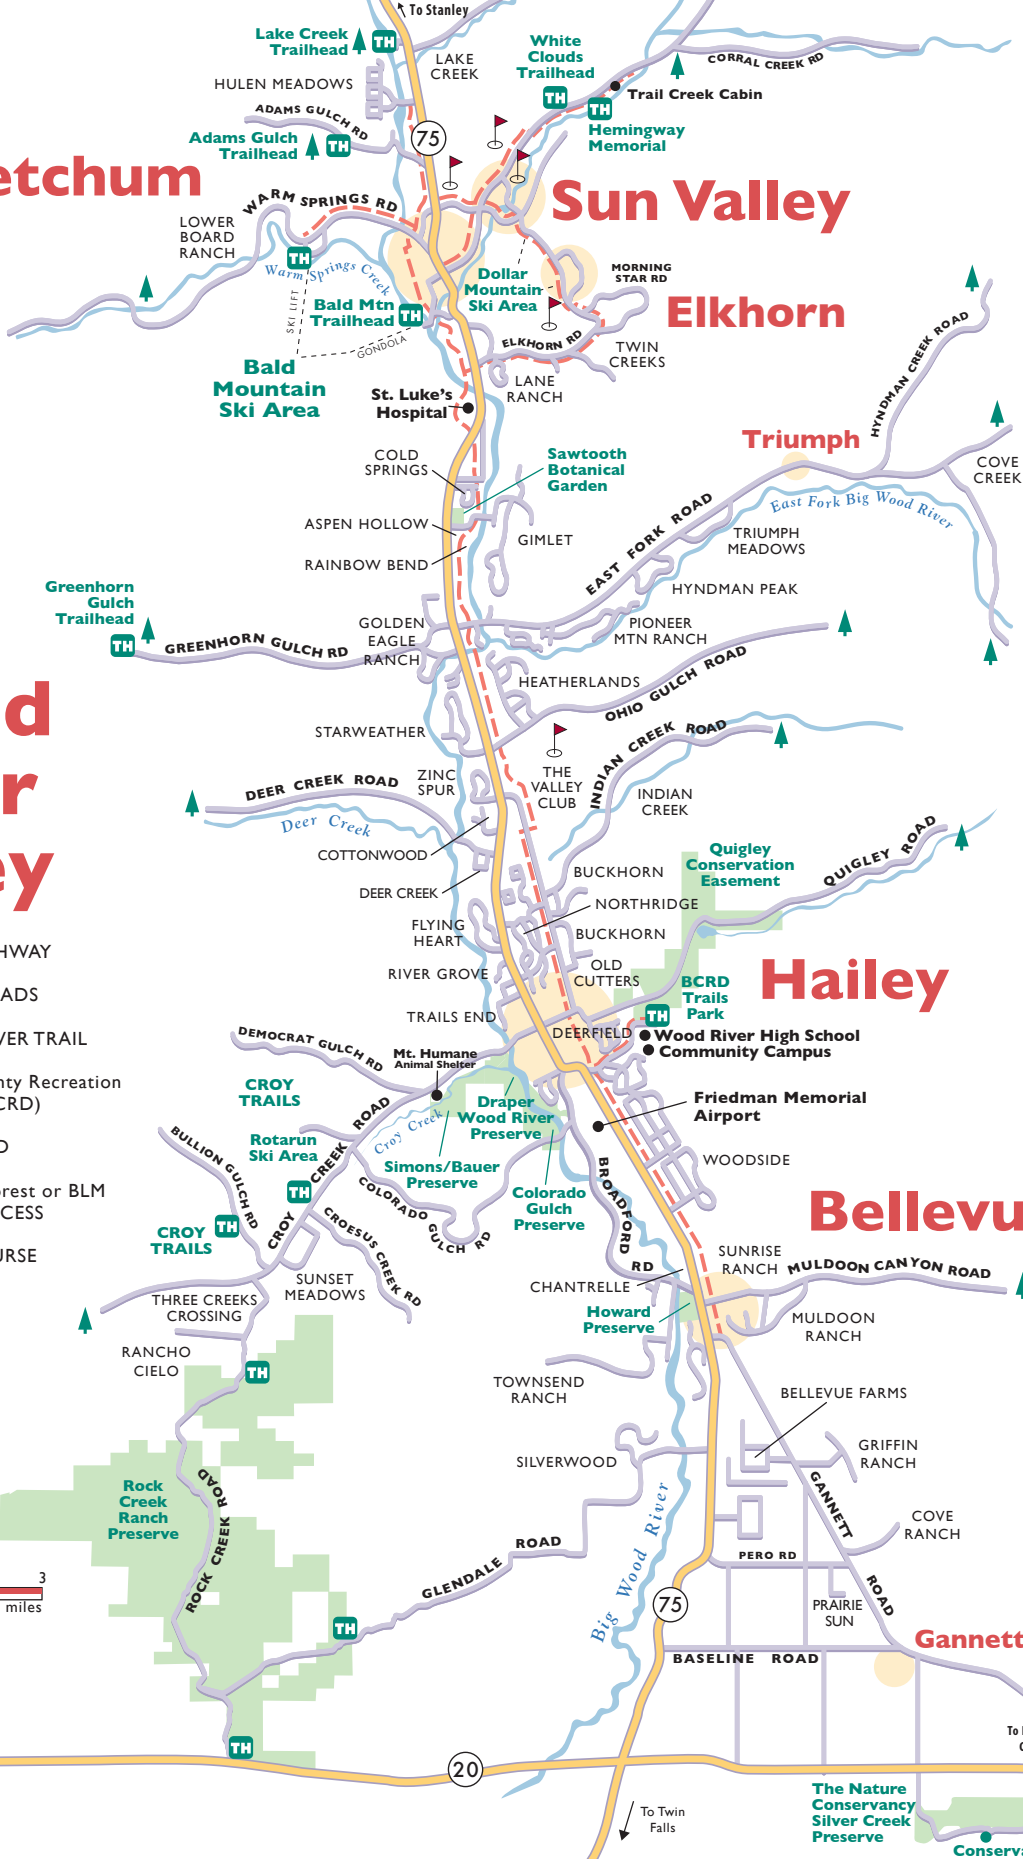

Ketchum

Sun Valley

Elkhorn

Triumph

Wood River Valley

Hailey

Bellevue

Gannett

-  MAIN HIGHWAY
-  OTHER ROADS
-  WOOD RIVER TRAIL (Bike Path)
Blaine County Recreation District (BCRD)
-  TRAILHEAD
-  National Forest or BLM PUBLIC ACCESS
-  GOLF COURSE

Map not drawn to scale. Mileage is approximate.

©2024 E.B. PHILLIPS

← To Fairfield, Boise

To Twin Falls

To Picabo, Carey

The Nature Conservancy Silver Creek Preserve
Conservation Center