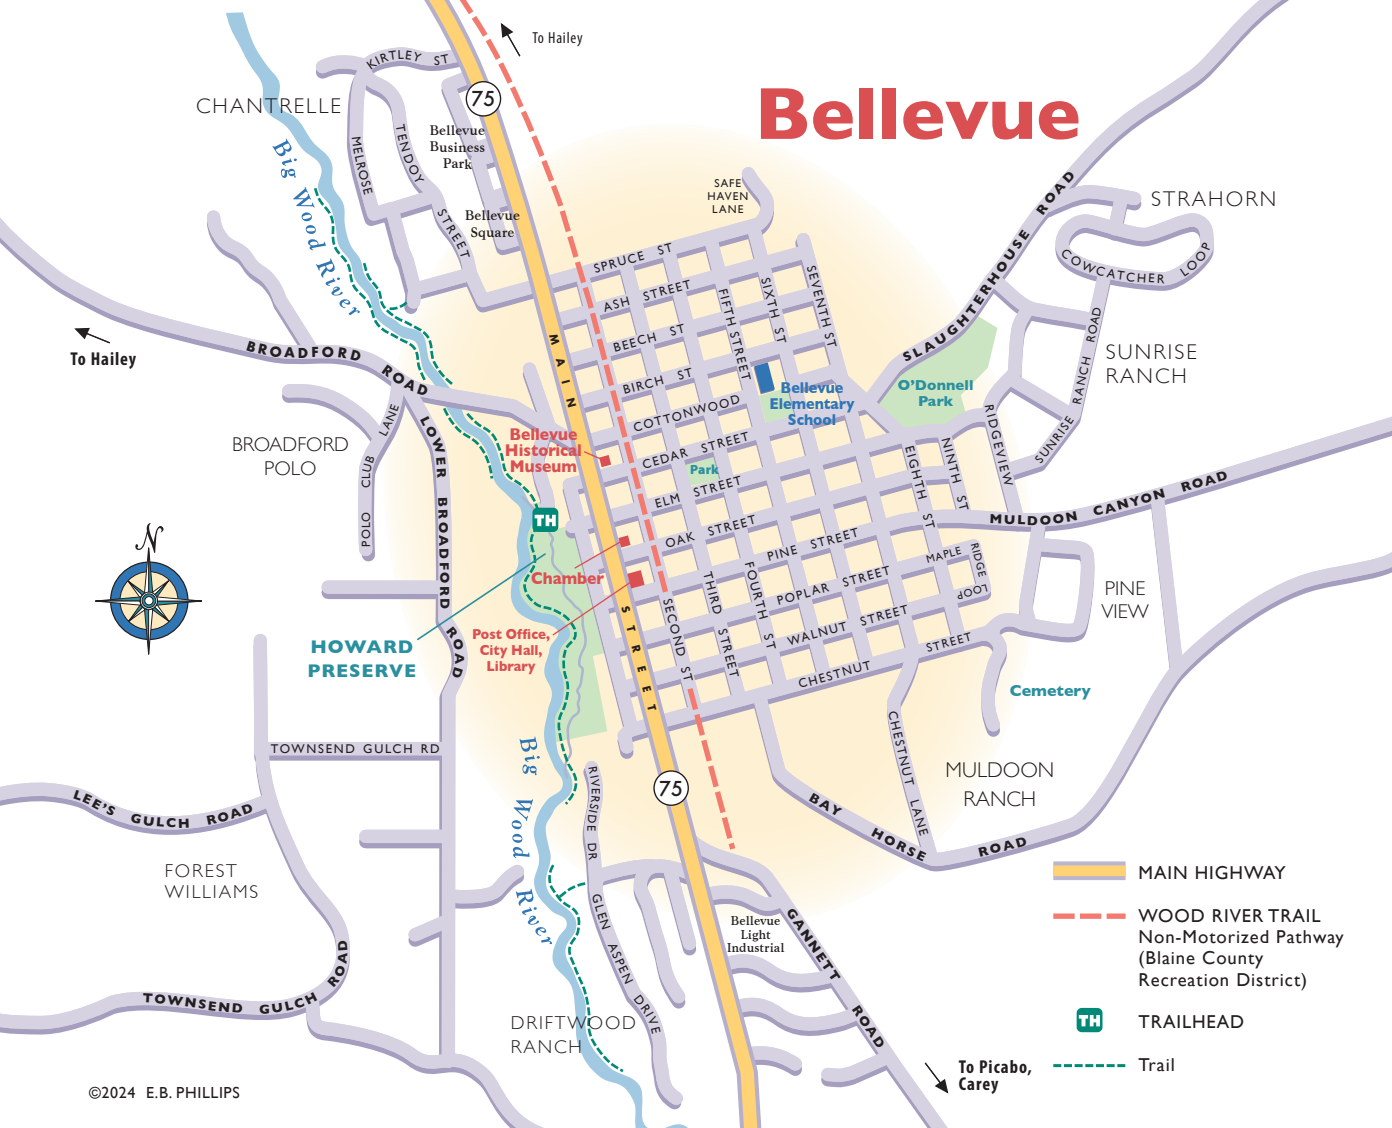

Bellevue

-  MAIN HIGHWAY
-  WOOD RIVER TRAIL
Non-Motorized Pathway
(Blaine County
Recreation District)
-  TRAILHEAD
-  Trail