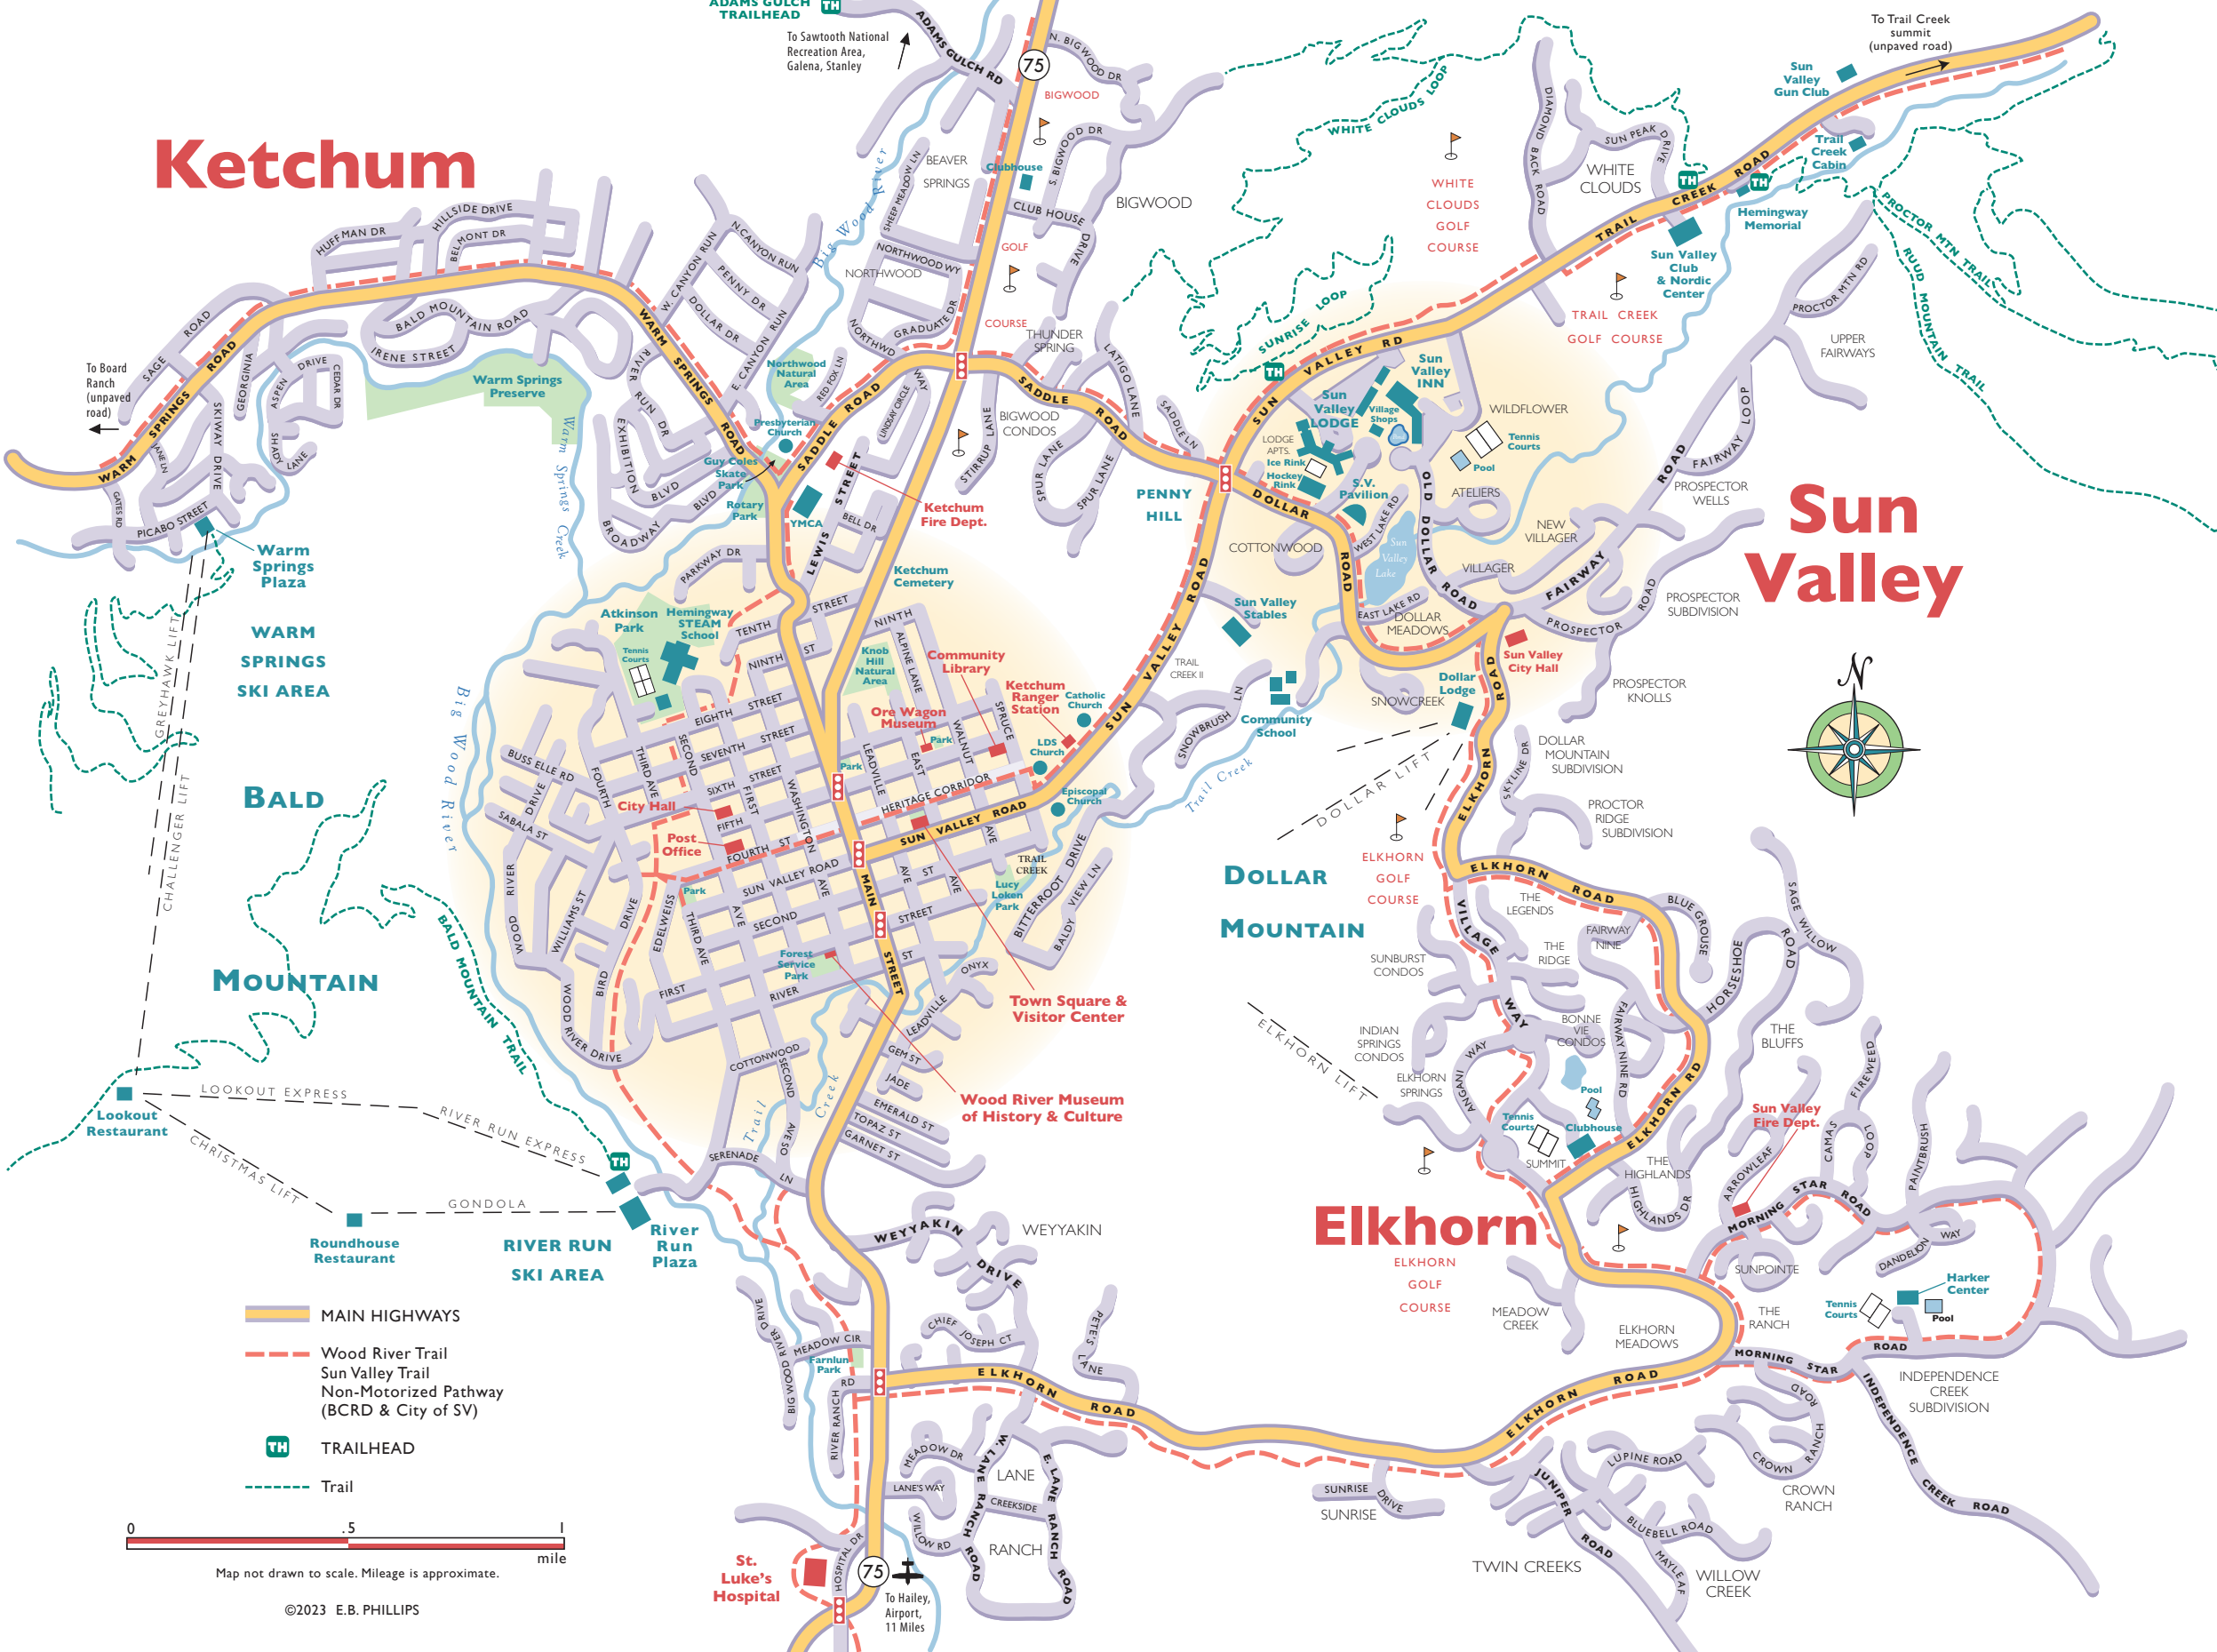

# Ketchum

# Sun Valley

# Elkhorn

- MAIN HIGHWAYS
- Wood River Trail  
Sun Valley Trail  
Non-Motorized Pathway  
(BCRD & City of SV)
- TRAILHEAD
- Trail

Map not drawn to scale. Mileage is approximate.