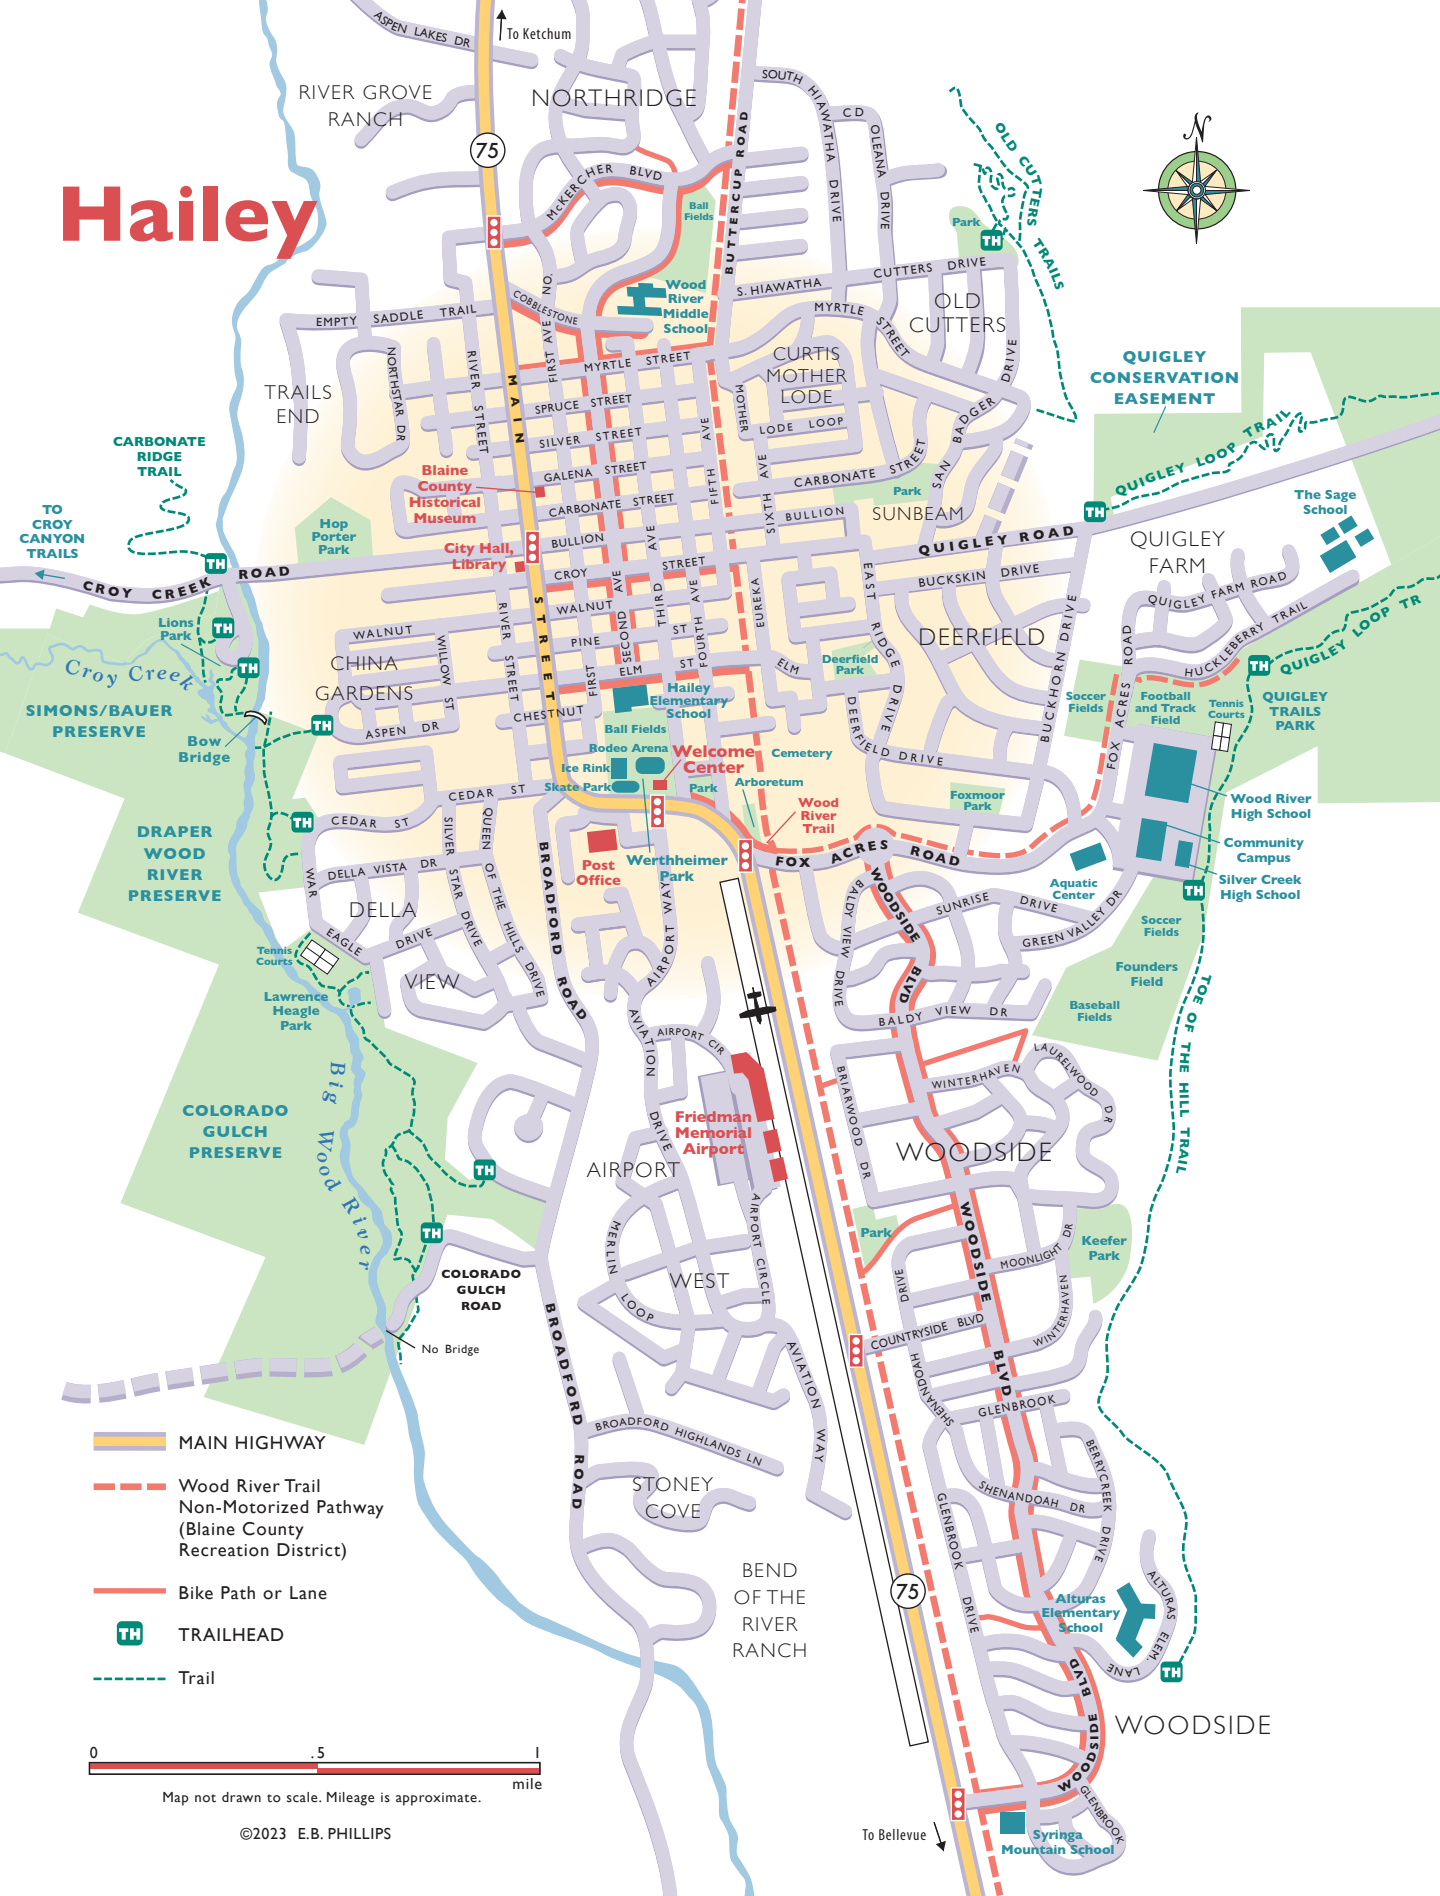

Hailey

- MAIN HIGHWAY
- Wood River Trail
Non-Motorized Pathway
(Blaine County
Recreation District)
- Bike Path or Lane
- TRAILHEAD
- Trail

Map not drawn to scale. Mileage is approximate.

To Bellevue