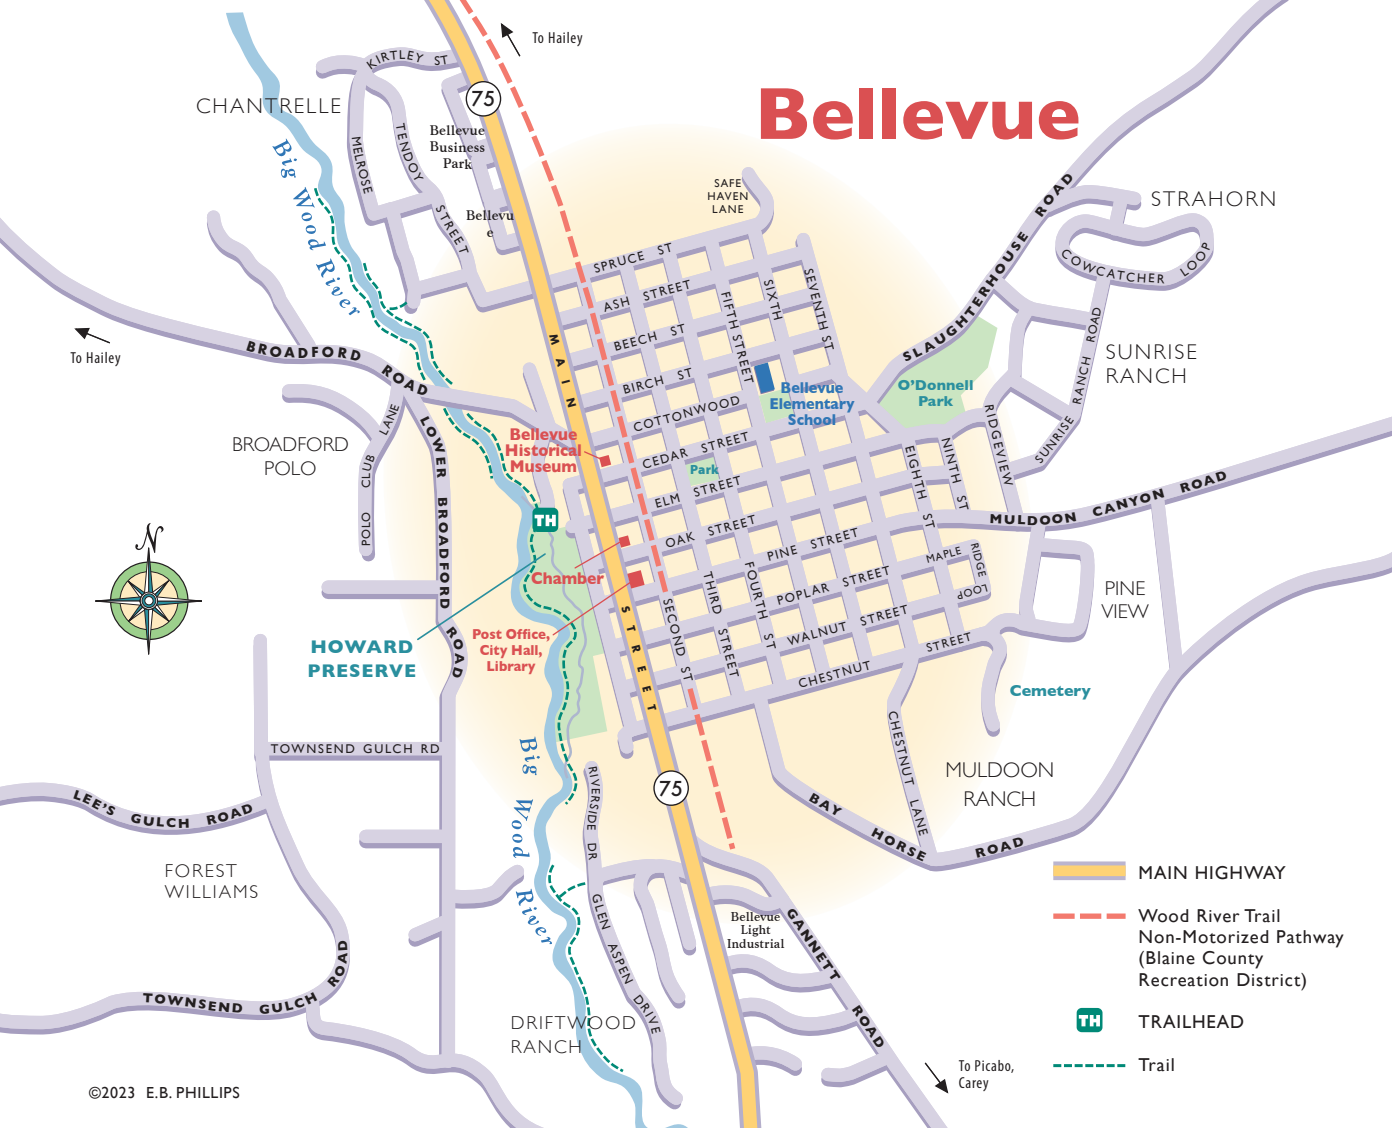

# Bellevue

-  MAIN HIGHWAY
-  Wood River Trail Non-Motorized Pathway (Blaine County Recreation District)
-  TRAILHEAD
-  Trail