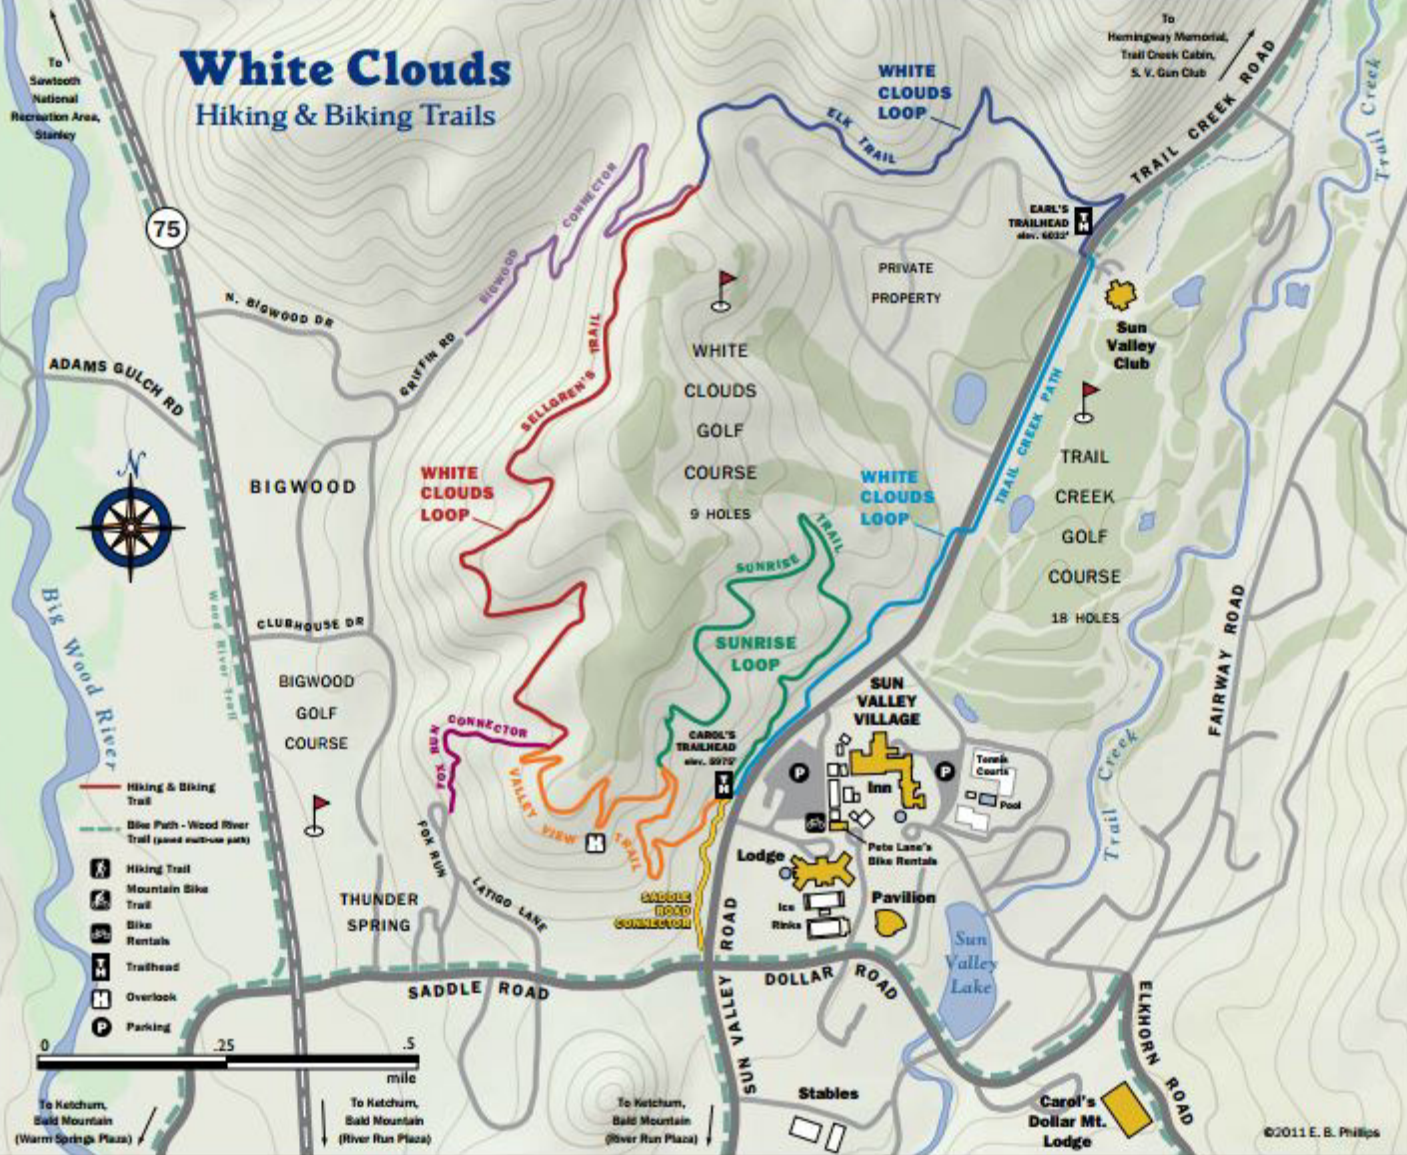

# White Clouds

## Hiking & Biking Trails

To Sawtooth National Recreation Area, Stanley

To Hemingway Memorial, Trail Creek Cabin, S. V. Gun Club

75

- Hiking & Biking Trail
- Bike Path - Wood River Trail (paved outdoor park)
- Hiking Trail
- Mountain Bike Trail
- Bike Rentals
- Trailhead
- Overlook
- Parking

0 .25 .5 mile

To Ketchum, Bald Mountain (Warm Springs Plaza)

To Ketchum, Bald Mountain (River Run Plaza)

To Ketchum, Bald Mountain (Over Run Plaza)